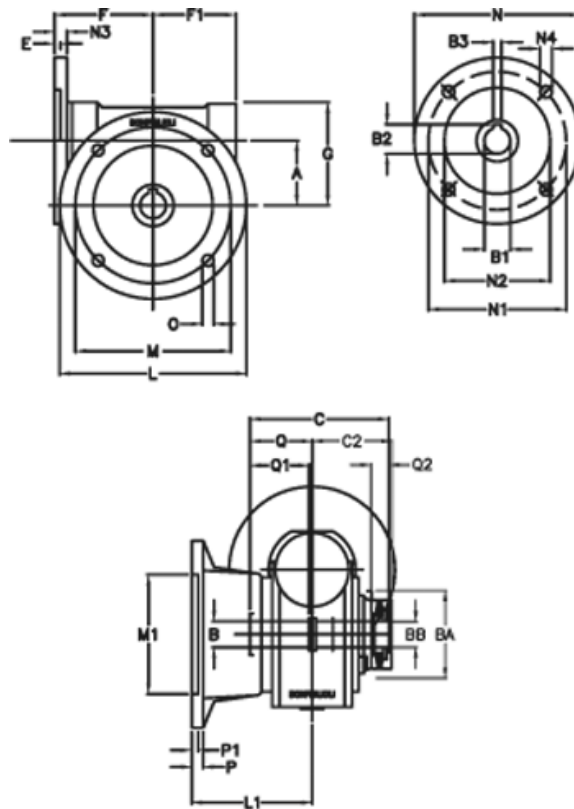

Article number: 390204403542336

Description: Worm Gear with Torque Limiter
VF 44-L2-F-35-P63B14

Measures

a = 44.60	C2 = 48	m = 87	P = 9
B = 18	Description = VF 44F-xx-63B14	M1 = 60	P1 = 7
B1 E7 = 11	E = 2.0	N = 90	Q = 32.0
B2 = 12.8	F = 65	N1 = 75	Q1 = 32
B3 H9 = 4	F1 = 54	N2 = 60	Q2 = 12
BA = 40	g = 71	N3 = 8.0	
BB H7 = 11	L = 110	N4 = 5.5	
C = 79	L1 = 60.5	O = 8.5	